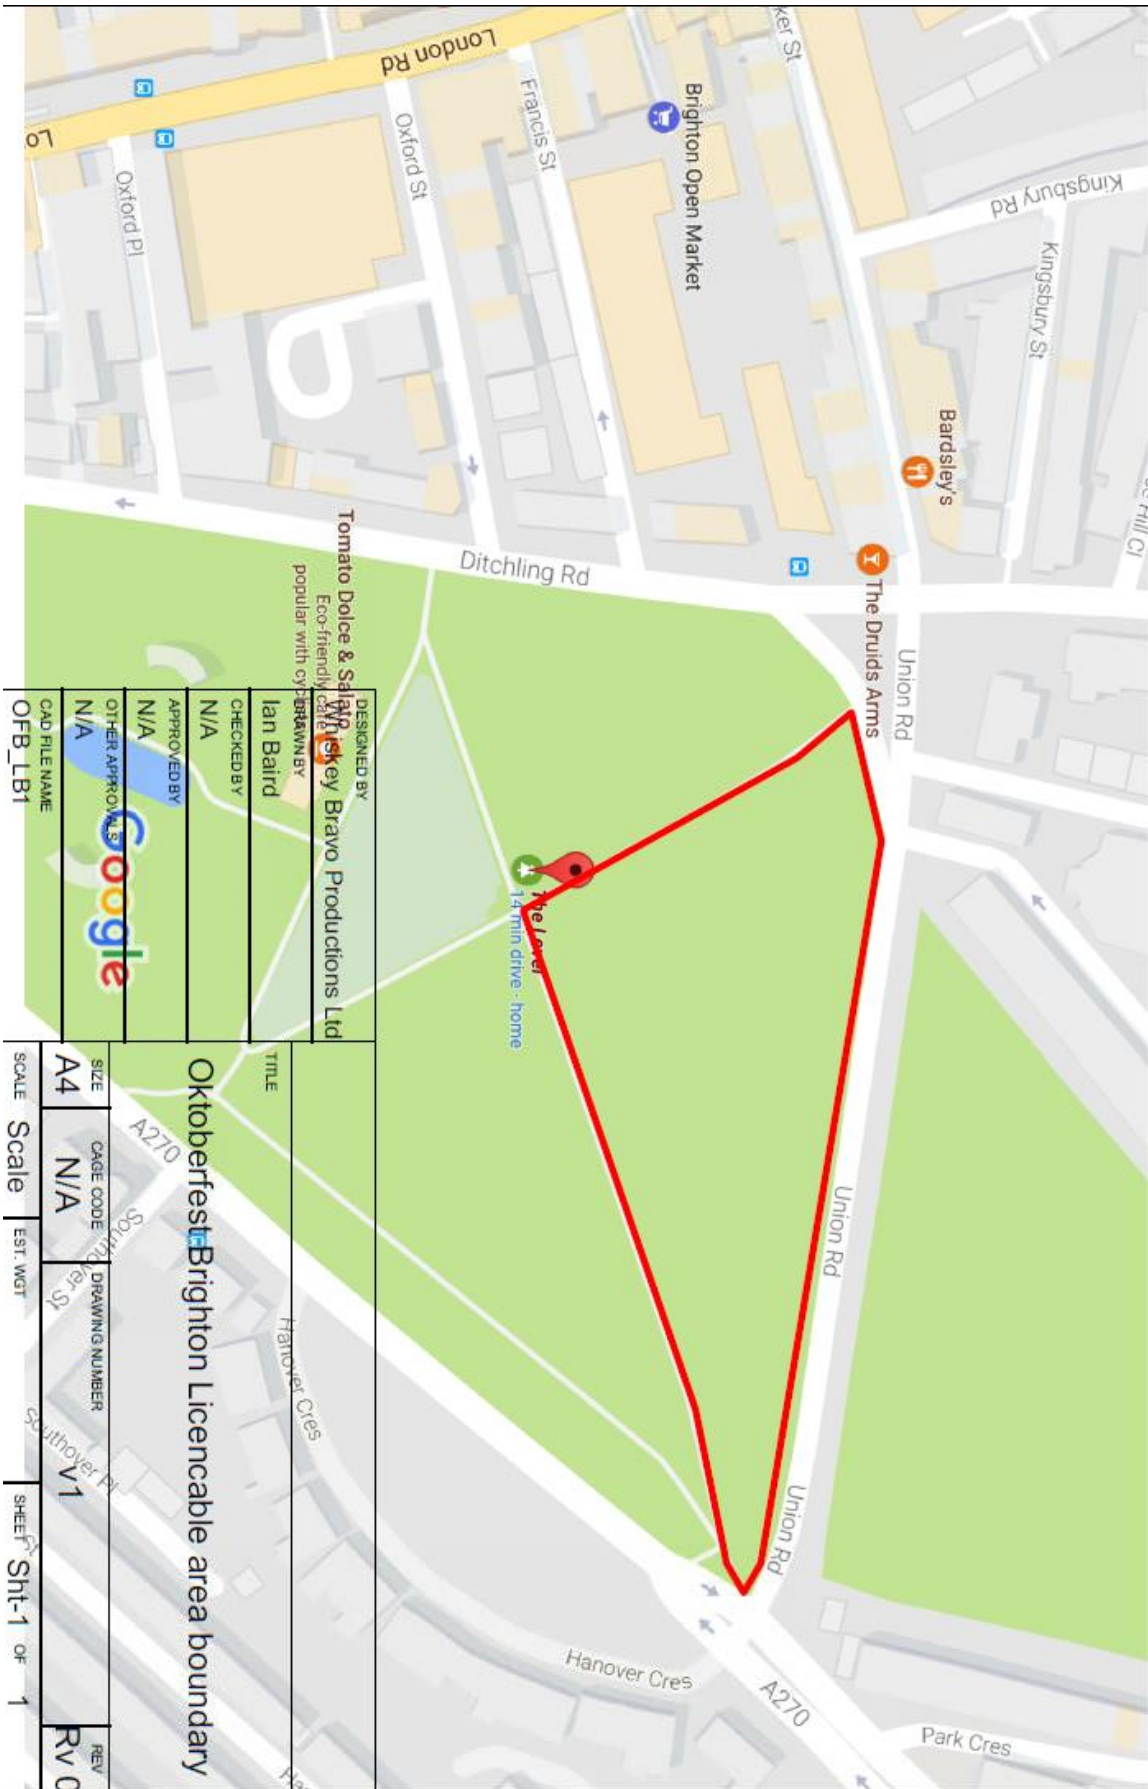

APPENDIX B

DESIGNED BY	Tomato Dolce & Salato
DRAWN BY	Wesley Bravo Productions Ltd
CHECKED BY	Ian Baird
APPROVED BY	N/A
OTHER APPROVALS	N/A
CAD FILE NAME	OFB_LB1

TITLE	Oktoberfest Brighton Licencable area boundary			
SIZE	A4	CAGE CODE	N/A	DRAWING NUMBER
SCALE	Scale	EST. WGT		
SHEET	Sht-1		OF	1
REV				Rv 0